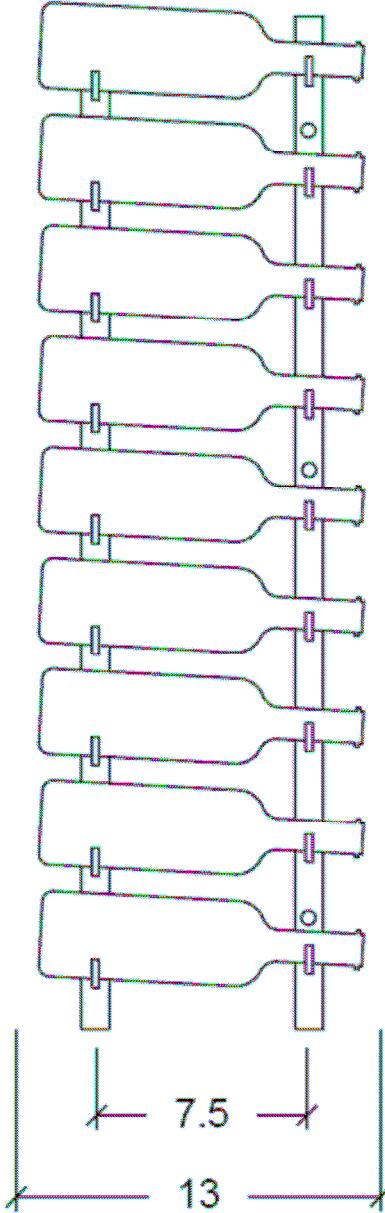

# WS31

(Standard Mounting)  
Side View

(Standard Mounting)  
Front View

(Mounting for Splits)  
Front View

*WS3X Series Frame  
Hole Location*

*All measurements are in inches*

*Wine Master Cellars*

*Patent #6,991,117*