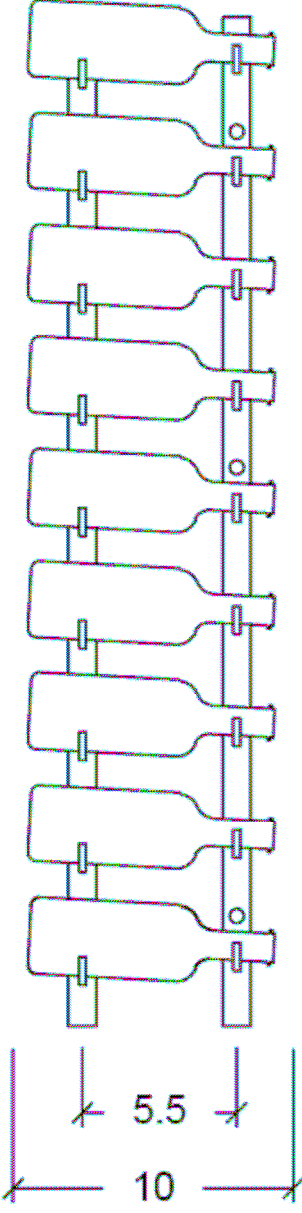

# WS31

(Standard Mounting)  
Side View

(Standard Mounting)  
Front View

(Mounting for Splits)  
Front View

*WS3X Series Frame  
Hole Location*

*All measurements are in inches*

*Wine Master Cellars*

*Patent #6,991,117*