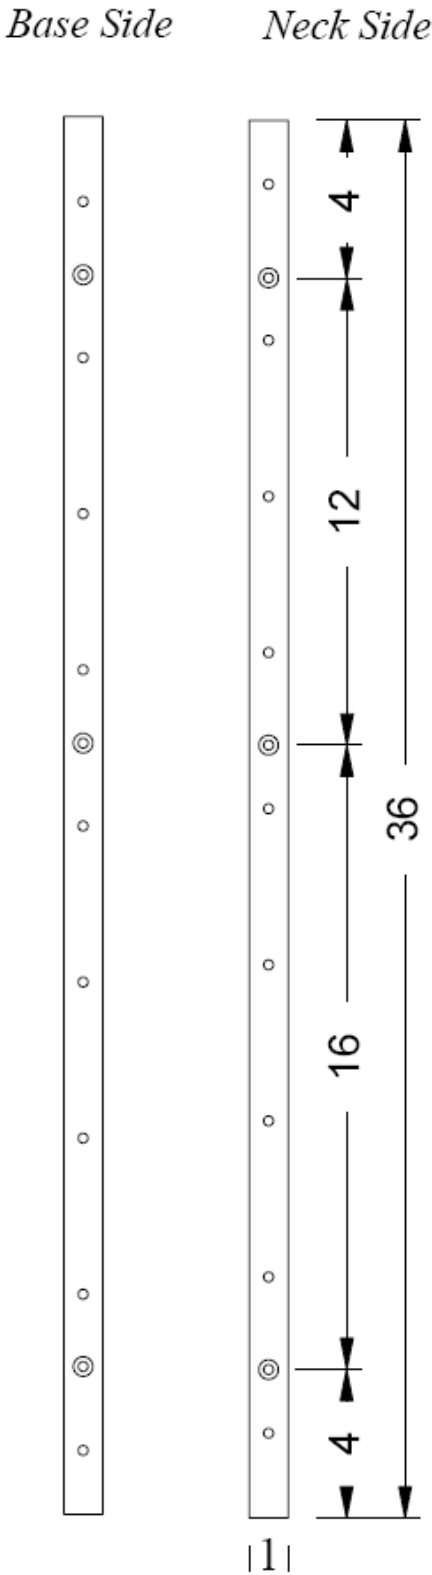

# WS31

(Standard Mounting)  
Side View

(Standard Mounting)  
Front View

(Mounting for Splits)  
Front View

*WS3X Series Frame  
Hole Location*

*All measurements are in inches*

*Wine Master Cellars*

*Patent #6,991,117*