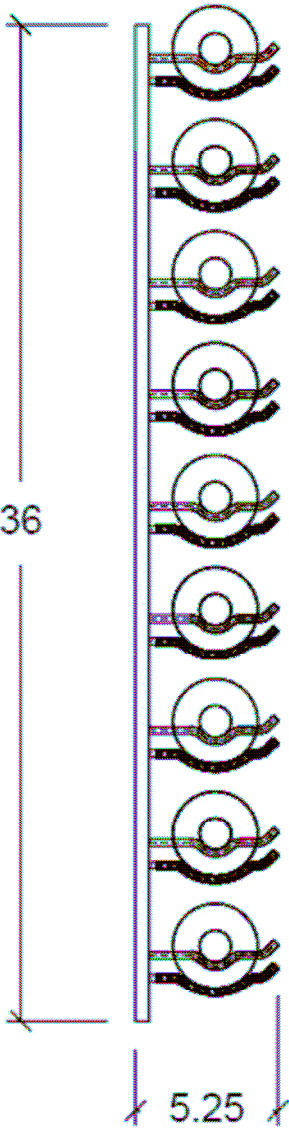

# WS31

(Standard Mounting)  
Side View

(Standard Mounting)  
Front View

(Mounting for Splits)  
Front View

*WS3X Series Frame  
Hole Location*

*All measurements are in inches*

*Wine Master Cellars*

*Patent #6,991,117*